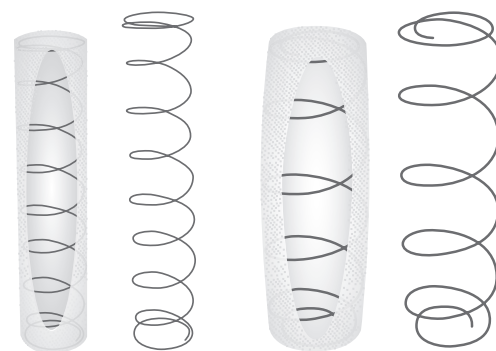

Framing our Bolsa® fabric-encased coil unit, this reinforced edge features Quantum® coil side rails with Caliber™ steel springs at the head, foot, and center zone. It delivers a consistent sleep surface and reduces that roll-off feeling.

- **Center Third Zone** – Provides firmer middle third for additional hip and lumbar support.
- **Quantum Edge® Coils** – A reinforced perimeter, made up of narrow-diameter Quantum® coils, that frames the sides, delivers a consistent sleep surface, and reduces that roll-off feeling.
- **Bolsa® Coils** – Provide an even surface that absorbs partner movement and prevents sleepers from rolling together.
- **Pre-Compressed Coils** – Create a firm surface that makes the unit more responsive to body movements.
- **Stress-Relieved Wire** – Holds its shape and provides a durable, consistent sleep surface.
- **Packable and Shippable** – Can be compressed, folded, and rolled.

Quantum Edge® coil

Pre-compressed head and foot zone coils

Product Name	Coil Height	Coil Count*	Shoulder/Calf ILD	Center ILD	Edge ILD	Head/Foot ILD
Quantum Edge® Center Zoned	8"	789	609	775	837	618

Sizes: Twin, Twin XL, Full, Queen\*, King, Cal King