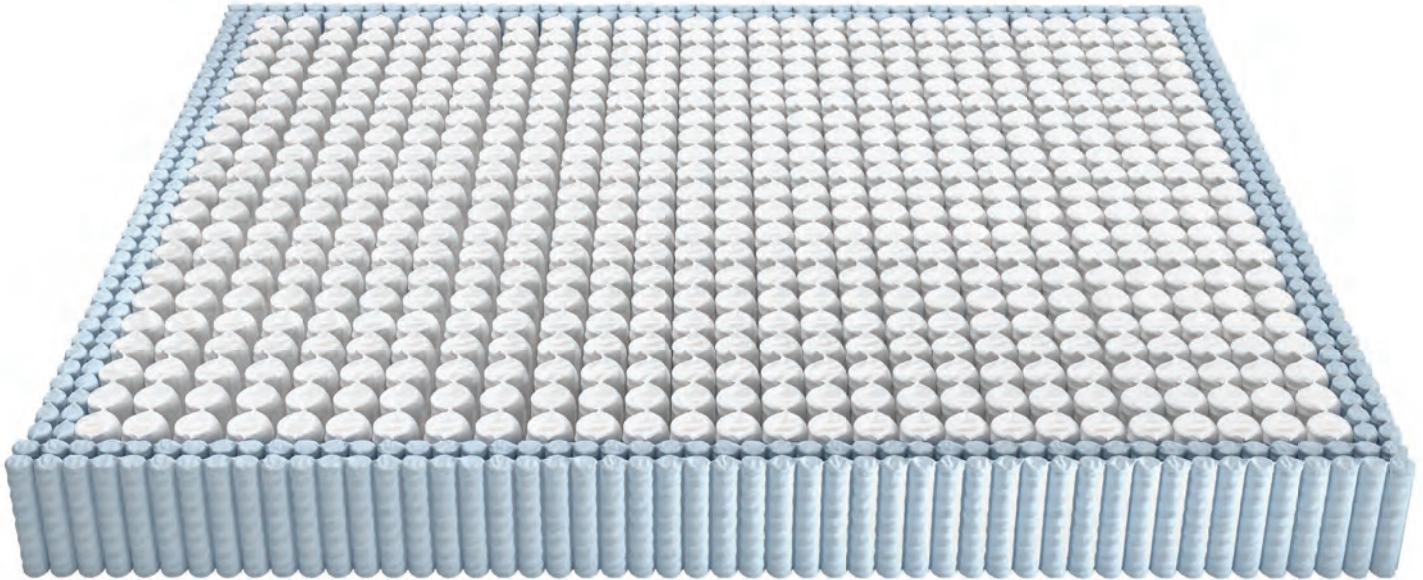

# QUANTUM® EDGE ELITE

*Leggett & Platt®*

BeddingComponents.com

Quantum® Edge Elite forms a frame around our Bolsa® unit, providing superior edge support, delivering a consistent sleep surface, and reducing that roll-off feeling.

- **Quantum® Edge Coils** – A reinforced perimeter, made up of narrow-diameter Quantum® coils, that frames the sides, delivers a consistent sleep surface, and reduces that roll-off feeling.
- **Bolsa® Coils** – Provide an even surface that absorbs partner movement and prevents sleepers from rolling together.
- **Pre-Compressed Coils** – Create a firm surface that makes the unit more responsive to body movements.
- **Stress-Relieved Wire** – Holds its shape and provides a durable, consistent sleep surface.
- **Packable and Shippable** – Can be compressed, folded, and rolled.

Quantum® Edge coil

Pre-compressed head and foot zone coils

Product Name	Coil Height	Coil Count*	Center ILD	Edge ILD
Quantum® Edge Elite	8"	1,057	531	570
	6"	1,041	762	805

Sizes: Twin, Twin XL, Full, Queen\*, King, Cal King