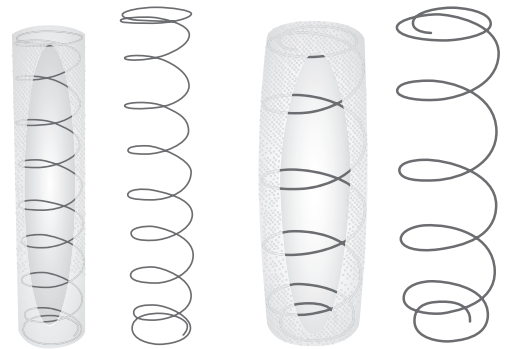

# QUANTUM® EDGE ELITE

*Leggett & Platt®*

BeddingComponents.com

Quantum® Edge Elite forms a frame around our Bolsa® unit, providing superior edge support, delivering a consistent sleep surface, and reducing that roll-off feeling.

- **Quantum® Edge Coils** – A reinforced perimeter, made up of narrow-diameter Quantum® coils, that frames the sides, delivers a consistent sleep surface, and reduces that roll-off feeling.
- **Bolsa® Coils** – Provide an even surface that absorbs partner movement and prevents sleepers from rolling together.
- **Pre-Compressed Coils** – Create a firm surface that makes the unit more responsive to body movements.
- **Stress-Relieved Wire** – Holds its shape and provides a durable, consistent sleep surface.
- **Packable and Shippable** – Can be compressed, folded, and rolled.

Quantum® Edge coil

Pre-compressed head and foot zone coils

Product Name	Coil Height	Coil Count*	Center ILD	Edge ILD
Quantum® Edge Elite	8"	1,057	531	570
	6"	1,041	762	805

Sizes: Twin, Twin XL, Full, Queen\*, King, Cal King