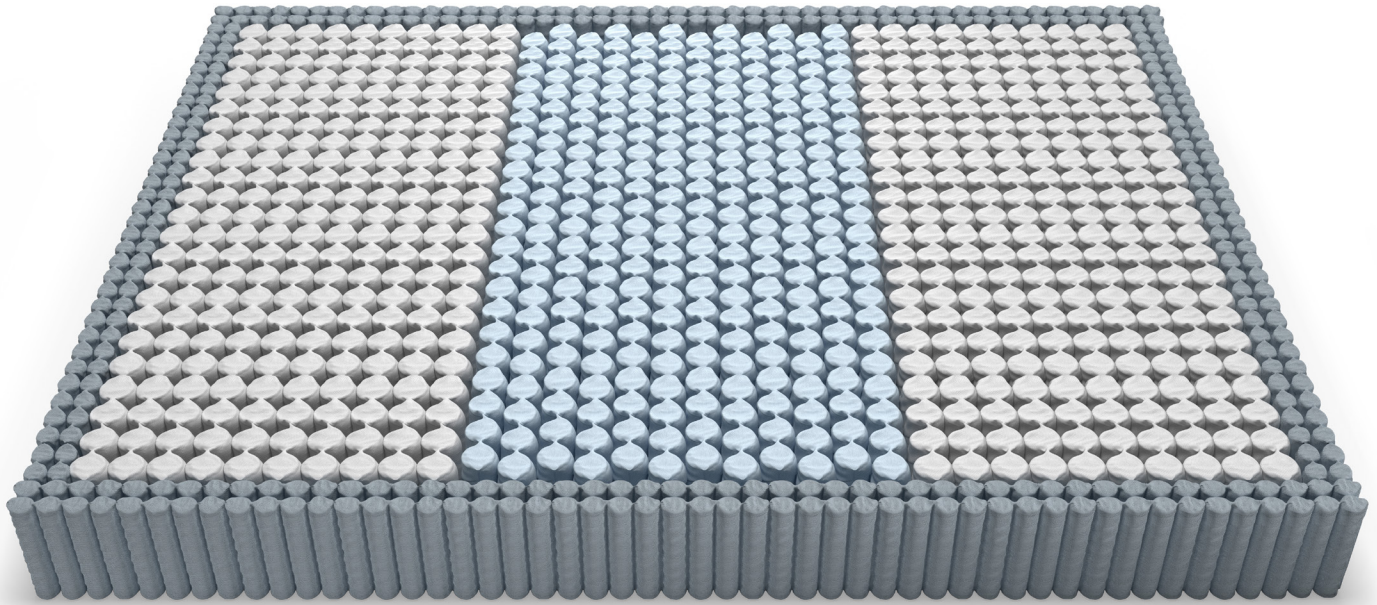

QUANTUM EDGE® ELITE

Bolsa® Nested

Leggett & Platt®

BeddingComponents.com

The Quantum Edge® Elite Bolsa® Nested unit features uniquely configured center zoning with an enhanced edge, reducing or eliminating that roll-off feeling and delivering a consistent sleep surface.

- **Quantum Edge® Coils** – A reinforced perimeter, made up of narrow-diameter Quantum® coils, that frames the sides, delivers a consistent sleep surface, and reduces that roll-off feeling.
- **Bolsa® Nested Coil Unit** – A dual-gauge nested center-zoning section for enhanced back support.
- **Stress-Relieved Wire** – Holds its shape and provides a durable, consistent sleep surface and minimizes partner disturbance.
- **Packable and Shippable** – Can be compressed, folded, and rolled.

Quantum Edge® coil

Head and foot zone coil

Center-zone coil

Product Name	Coil Count*
Quantum Edge® Elite Bolsa® Nested	1074

Sizes: Twin, Twin XL, Full, Full XL, Queen*, King, Cal King